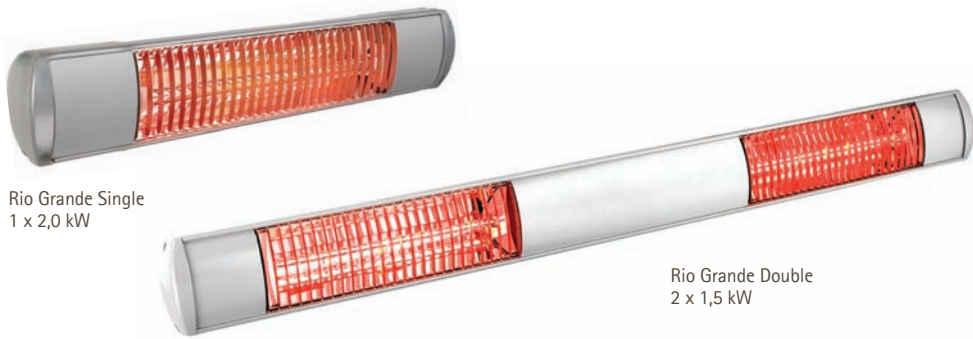

# TANSUN RIO GRANDE<sup>IP</sup>

Rio Grande Single  
1 x 2,0 kW

Rio Grande Double  
2 x 1,5 kW